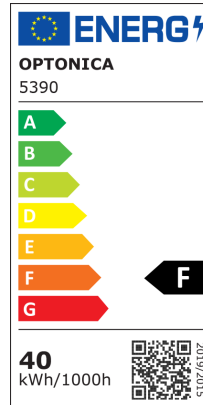

Luce Lineare LED Wallwasher Per Binari

Potenza

40W

Colore della luce

 Luce naturale

Stamps

Specifiche tecniche

Brand	Optonica	Instant On	0.1s
Product Code	LN40-A4	Operating Frequency	50-60 Hz
Power	40W	Temperature	-20°C / +40°C
Energy Consumption	40 kWh/1000h	Ra ≥	80
Input voltage	AC200-240V	Life span	25 000 Hours
Flux	3600 lm	Color Code	840
FLUX per watt	90lm/W	Body Color	Black
IP	20	Lumen maintenance at end of service life	70%
Dimmable	No	Size of product	905x40x90 mm
Correlated Color Temperature	4000K	Items per pack	1
Light Color	Luce naturale	Items per box	6
EAN Code	3800156653900	Material	Aluminium
Energy Efficiency Label	F	Gross weight	1,757 kg
Beam angle	24°	Net weight	1,569 kg
On/Off Cycles	25 000x	Warranty	3 Years