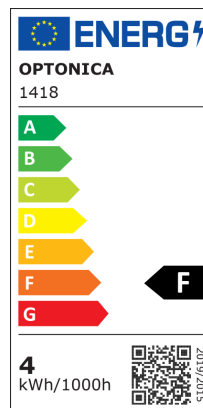

### Bombilla LED Filamento G45 E14 Vidrio Dorado Regulable

Potencia

4W

Color de luz

Stamps

## Especificación técnica

Brand	Optonica	Instant On	0.1s
Product Code	SP4-A4	Operating Frequency	50-60 Hz
Socket	E14	Temperature	-20°C / +40°C
Power	4W	Ra ≥	80
Energy Consumption	4 kWh/1000h	Life span	25 000 Hours
Input voltage	AC175-265V	Color Code	826
Flux	350 lm	Lumen maintenance at end of service life	70%
FLUX per watt	88lm/W	Size of product	45x78 mm
IP	20	Size of package	85x50x50 mm
Dimmable	Yes	Size of Box	555x275x200 mm
Correlated Color Temperature	2500K	Items per pack	1
Light Color	Blanco cálido	Items per box	100
Wattage Equivalent	30W	Material	Glass
EAN Code	3800156614185	Gross weight	0,030 kg
Energy Efficiency Label	F	Net weight	0,020 kg
Beam angle	300°	Warranty	2 Years
On/Off Cycles	25 000x		