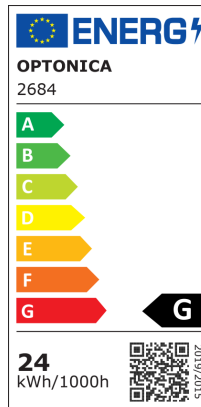

LED Panel Frameless Cuadrado

Potencia

24W

Color de luz

Luz blanca

Stamps

RoHS

-80

Especificación técnica

Brand	Optonica	Instant On	0.1s
Product Code	DL24-B2	Material	ALU+PC
Power	24W	Operating Frequency	50-60 Hz
Energy Consumption	24 kWh/1000h	Temperature	-20°C / +40°C
Input voltage	AC85-265V	Ra ≥	80
Flux	2010 Lm	Life span	25 000 Hours
FLUX per watt	84lm/W	Color Code	860
IP	54	Body Color	White
Dimmable	No	Lumen maintenance at end of service life	70%
Correlated Color Temperature	6000K	Size of product	170x170x27 mm
Light Color	Luz blanca	Size of package	222x35x214 mm
Wattage Equivalent	134W	Size of Box	545x237x443 mm
EAN Code	3800156626843	Items per pack	1
Energy Efficiency Label	G	Items per box	30
Beam angle	180°	Gross weight	0,435 kg
Hole Size	155x155 mm	Net weight	0,367 kg
On/Off Cycles	25 000x	Warranty	2 Years