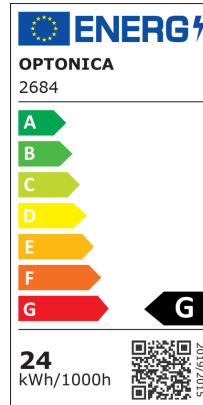

Rahmenloses LED Panel Quadratisch

Leistung

24W

Lichtfarbe

Stamps

Technische Spezifikation

Brand	Optonica	Instant On	0.1s
Product Code	DL24-B2	Material	ALU+PC
Power	24W	Operating Frequency	50-60 Hz
Energy Consumption	24 kWh/1000h	Temperature	-20°C / +40°C
Input voltage	AC85-265V	Ra ≥	80
Flux	2010 Lm	Life span	25 000 Hours
FLUX per watt	84lm/W	Color Code	860
IP	54	Body Color	White
Dimmable	No	Lumen maintenance at end of service life	70%
Correlated Color Temperature	6000K	Size of product	170x170x27 mm
Light Color	Kaltweiß	Size of package	222x35x214 mm
Wattage Equivalent	134W	Size of Box	545x237x443 mm
EAN Code	3800156626843	Items per pack	1
Energy Efficiency Label	G	Items per box	30
Beam angle	180°	Gross weight	0,435 kg
Hole Size	155x155 mm	Net weight	0,367 kg
On/Off Cycles	25 000x	Warranty	2 Years