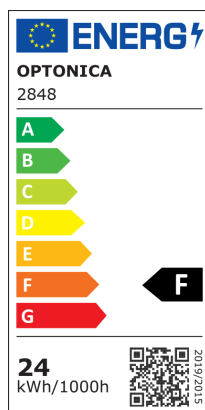

LED Осветително Тяло

Мощност

24W

Цвят на светлината

Stamps

Техническа Спецификация

Brand	Optonica	Instant On	0.1s
Product Code	DL24-B1	Operating Frequency	50-60 Hz
Power	24W	Temperature	-20°C / +40°C
Energy Consumption	24 kWh/1000h	Ra ≥	80
Input voltage	AC175-265V	Life span	25 000 Hours
Flux	1990 Lm	Color Code	826
FLUX per watt	83lm/W	Lumen maintenance at end of service life	70%
IP	20	Size of product	Φ350x65 mm
Dimmable	No	Size of package	385x74x385 mm
Correlated Color Temperature	3000K	Size of Box	510x510x780 mm
Light Color	Топла светлина	Items per pack	1
EAN Code	3800156628489	Items per box	10
Energy Efficiency Label	F	Gross weight	0,724 kg
Beam angle	120°	Net weight	0,500 kg
On/Off Cycles	25 000x	Warranty	2 Years