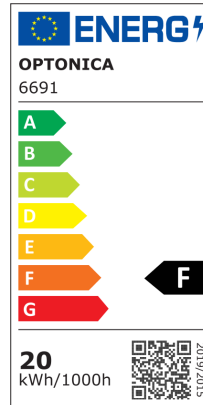

### LED Listón Fitting IP65

Potencia

20W

Color de luz

Luz blanca

Stamps

CE

RoHS

## Especificación técnica

Brand	Optonica	On/Off Cycles	25 000x
Product Code	OT20-A2	Instant On	0.2s
Power	20W	Material	ALU+PC
Energy Consumption	20 kWh/1000h	Operating Frequency	50-60 Hz
Input voltage	AC220-240V	Temperature	-20°C / +40°C
Flux	1660 lm	Ra ≥	80
FLUX per watt	83lm/W	Life span	25 000 Hours
IP	65	Color Code	860
Dimmable	No	Lumen maintenance at end of service life	70%
Correlated Color Temperature	6000K	Size of product	600x75x25 mm
Light Color	Luz blanca	Items per pack	1
Wattage Equivalent	107W	Items per box	40
EAN Code	3800156666917	Gross weight	0,200 kg
Energy Efficiency Label	F	Net weight	0,191 kg
Beam angle	120º	Warranty	2 Years
Power Factor	0.9		