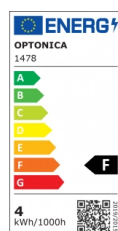

OPTONICA

LED Филамент Крушка G45 E14

Мощност

- 4W

Цвят на светлината

Неутрална
светлина

Stamps

Техническа Спецификация

Каталожен Номер	1478
Brand	Optonica
Product Code	SP4-A4
Socket	E14
Power	4W
Energy Consumption	4 kWh/1000h
Input voltage	AC175-265V
Flux	400 lm
FLUX per watt	100lm/W
IP	20
Dimmable	No
Correlated Color Temperature	4500K
Light Color	Неутрална светлина
Wattage Equivalent	32W
EAN Code	3800156614789
Energy Efficiency Label	F

Beam angle	300°
Power Factor	0.5
Power LED	4W
On/Off Cycles	25 000x
Instant On	0.2s
Material	Glass
Operating Frequency	50-60 Hz
Temperature	-20°C / +40°C
Ra ≥	80
Life span	25 000 Hours
Color Code	845
Lumen maintenance at end of service life	70%
Size of product	45x78 mm
Size of package	85x50x50 mm
Size of Box	555x275x200 mm
Items per pack	1
Items per box	100
Candela	34 cd