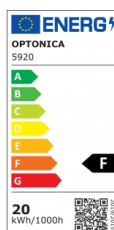

OPTONICA

Proiettore LED SMD Nero Linea Città

Potenza **Colore della luce**

• 20W

Luce calda

Stamps

Specifiche tecniche

Numero di catalogo	5920
Brand	Optonica
Product Code	FL20-B1
Power	20W
Energy Consumption	20 kWh/1000h
Input voltage	AC220-265V
Flux	1600 lm
FLUX per watt	80 lm/W
IP	65
Correlated Color Temperature	2700K
Light Color	Luce calda
Wattage Equivalent	107W
EAN Code	3800156659209
Energy Efficiency Label	F
Beam angle	120°
On/Off Cycles	100 000x

Instant On	0.1s
Operating Frequency	50-60 Hz
Temperature	-20°C / +40°C
Ra ≥	80
Life span	25 000 Hours
Color Code	826
Lumen maintenance at end of service life	70%
Size of product	142x130x24 mm
Size of package	148X30X135 mm
Items per pack	1
Items per box	40
Material	Aluminium
Gross weight	0,298 kg
Net weight	0,261 kg
Warranty	2 Years