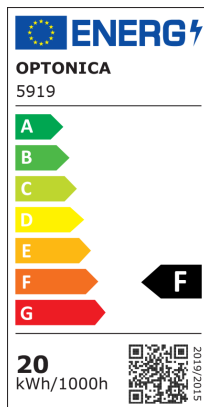

Proyector LED SMD Negro Línea de Ciudad

Potencia

20W

Color de luz

Blanca neutral

Stamps

Especificación técnica

Brand	Optonica	Instant On	0.1s
Product Code	FL20-B1	Operating Frequency	50-60 Hz
Power	20W	Temperature	-20°C / +40°C
Energy Consumption	20 kWh/1000h	Ra ≥	80
Input voltage	AC220-265V	Life span	25 000 Hours
Flux	1600 lm	Color Code	845
FLUX per watt	80 lm/W	Lumen maintenance at end of service life	70%
IP	65	Size of product	142x130x24 mm
Correlated Color Temperature	4500K	Size of package	148X30X135 mm
Light Color	Blanca neutral	Items per pack	1
Wattage Equivalent	107W	Items per box	40
EAN Code	3800156659193	Material	Aluminium
Energy Efficiency Label	F	Gross weight	0,298 kg
Beam angle	120°	Net weight	0,261 kg
On/Off Cycles	100 000x	Warranty	2 Years