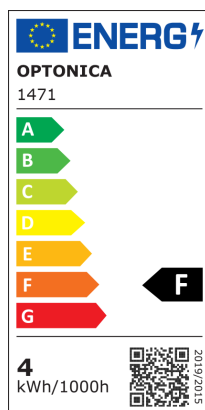

LED filamentna svijeća C35 E14

Snaga

4W

Svijetla boja

Stamps

Tehnička specifikacija

Brand	Optonica	On/Off Cycles	25 000x
Product Code	SP4-A4	Instant On	0.2s
Socket	E14	Material	Glass
Power	4W	Operating Frequency	50-60 Hz
Energy Consumption	4 kWh/1000h	Temperature	-20°C / +40°C
Input voltage	AC175-265V	Ra ≥	80
Flux	400 lm	Life span	25 000 Hours
FLUX per watt	100lm/W	Color Code	845
IP	20	Lumen maintenance at end of service life	70%
Dimmable	No	Size of product	35x95 mm
Correlated Color Temperature	4500K	Size of package	100x40x40 mm
Light Color	Neutral white	Size of Box	420x215x240 mm
Wattage Equivalent	32W	Items per pack	1
EAN Code	3800156614710	Items per box	100
Energy Efficiency Label	F	Gross weight	0,021 kg
Beam angle	300°	Net weight	0,014 kg
Power Factor	0.5	Warranty	2 Years
Power LED	4W		