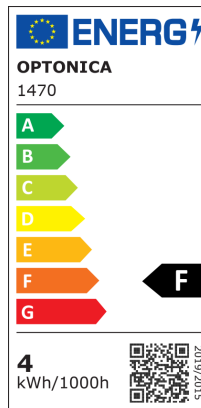

LED Filamento Bombilla Vela De Plástico C35 E14

Potencia

4W

Color de luz

Luz blanca

Stamps

RoHS

-80

Especificación técnica

| | | | |
|------------------------------|---------------|--|----------------|
| Brand | Optonica | On/Off Cycles | 25 000x |
| Product Code | SP4-A4 | Instant On | 0.2s |
| Socket | E14 | Material | Glass |
| Power | 4W | Operating Frequency | 50-60 Hz |
| Energy Consumption | 4 kWh/1000h | Temperature | -20°C / +40°C |
| Input voltage | AC175-265V | Ra ≥ | 80 |
| Flux | 400 lm | Life span | 25 000 Hours |
| FLUX per watt | 100lm/W | Color Code | 860 |
| IP | 20 | Lumen maintenance at end of service life | 70% |
| Dimmable | No | Size of product | 35x95 mm |
| Correlated Color Temperature | 6000K | Size of package | 100x40x40 mm |
| Light Color | Luz blanca | Size of Box | 420x215x240 mm |
| Wattage Equivalent | 32W | Items per pack | 1 |
| EAN Code | 3800156614703 | Items per box | 100 |
| Energy Efficiency Label | F | Gross weight | 0,021 kg |
| Beam angle | 300° | Net weight | 0,014 kg |
| Power Factor | 0.5 | Warranty | 2 Years |