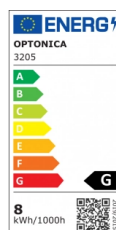

OPTONICA

LED COB Downlight Rund Drehbar

Leistung **Lichtfarbe**

- 8W

Neutralweiß

Stamps

Technische Spezifikation

Katalognummer	3205
Brand	Optonica
Product Code	CB8-A1
Power	8W
Energy Consumption	8 kWh/1000h
Input voltage	AC220-240V
Flux	560 lm
FLUX per watt	70lm/W
IP	20
Correlated Color Temperature	4500K
Light Color	Neutralweiß
EAN Code	3800156632059
Energy Efficiency Label	G
Beam angle	60°
On/Off Cycles	25 000x
Instant On	0.1s

Temperature	-20°C / +40°C
Ra ≥	80
Life span	25 000 Hours
Color Code	845
Lumen maintenance at end of service life	70%
Size of product	Ø 95x50 mm
Size of Box	100x100 mm
Items per pack	1
Items per box	30
Frequency	50/60Hz
Color Of The Shell	Inox
Material	Aluminium
Gross weight	0,234 kg
Net weight	0,195 kg
Warranty	2 Years