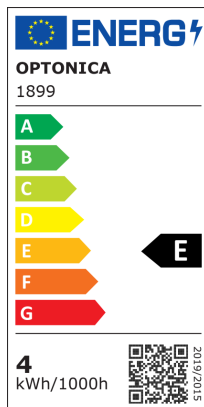

Bombilla LED Filamento A60 Regulable

Potencia

4W

Color de luz

 Blanco cálido

Stamps

Especificación técnica

Brand	Optonica	On/Off Cycles	25 000x
Product Code	SP6-A6	Instant On	0.1s
Socket	E27	Material	Glass
Power	4W	Operating Frequency	50-60 Hz
Energy Consumption	4 kWh/1000h	Temperature	-20°C / +40°C
Input voltage	AC175-265V	Life span	25 000 Hours
Flux	470 lm	Color Code	828
FLUX per watt	117.5 lm/W	LED Type	Filament
IP	20	Lumen maintenance at end of service life	70%
Dimmable	Yes	Size of product	φ60x106 mm
Correlated Color Temperature	2800K	Size of package	125x65x65 mm
Light Color	Blanco cálido	Items per pack	1
Wattage Equivalent	48W	Items per box	100
EAN Code	3800156618534	Gross weight	0,046 kg
Energy Efficiency Label	E	Net weight	0,027 kg
Beam angle	300°	Warranty	2 Years
Power Factor	0.5		