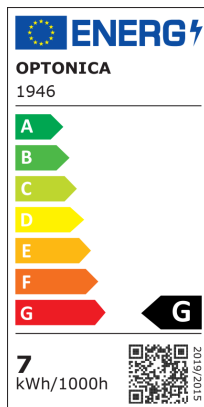

Foco LED GU10 7W 110° Regulable

Potencia

7W

Color de luz

Blanca neutral

Stamps

Especificación técnica

Brand	Optonica	Instant On	0.2s
Product Code	SP7-A4	Operating Frequency	50-60 Hz
Socket	GU10	Temperature	-20°C / +40°C
Power	7W	Ra ≥	80
Energy Consumption	7 kWh/1000h	Life span	25 000 Hours
Input voltage	AC175-265V	Color Code	845
Flux	500 lm	Lumen maintenance at end of service life	70%
FLUX per watt	72 lm/W	Size of product	50x54 mm
IP	20	Size of package	50x60 mm
Dimmable	Yes	Items per pack	1
Correlated Color Temperature	4500K	Items per box	100
Light Color	Blanca neutral	Material	Plastic+ALU
Wattage Equivalent	33W	Candela	187 cd
EAN Code	3800156619463	Gross weight	0,040 kg
Energy Efficiency Label	G	Net weight	0,030 kg
Beam angle	110°	Warranty	2 Years
On/Off Cycles	25 000x		