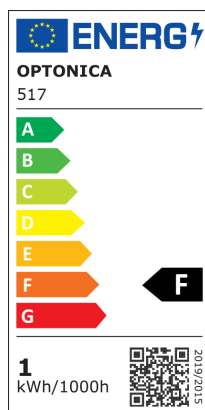

LED kültéri beépített reflektor

Putere

1W

Culoare deschisă

Stamps

Specificatii tehnice

Brand	Optonica	Instant On	0.1s
Product Code	UN1-A1	Material	Aluminium
Power	1W	Operating Frequency	50-60 Hz
Energy Consumption	1 kWh/1000h	Temperature	-20°C / +40°C
Input voltage	AC200-245V	Ra ≥	80
Flux	80 lm	Life span	25 000 Hours
FLUX per watt	80lm/W	Color Code	830
IP	65	Mount Type	Built-In
Dimmable	No	Lumen maintenance at end of service life	70%
Correlated Color Temperature	3000K	Size of product	Ø 65x75 mm
Light Color	Warm white	Size of package	100x90x90 mm
EAN Code	3800156605176	Items per pack	1
Energy Efficiency Label	F	Items per box	50
Beam angle	18°	Gross weight	0,170 kg
Power Factor	0.5	Net weight	0,150 kg
On/Off Cycles	25 000x	Warranty	2 Years