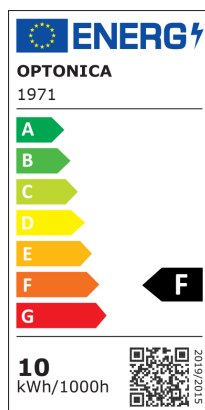

Foco LED GU10 SMD

Potencia

9.5W

Color de luz

Blanca neutral

Stamps

Especificación técnica

Brand	Optonica	Operating Frequency	50-60 Hz
Product Code	SP10-A4	Temperature	-30°C / +50°C
Power	9.5W	Ra ≥	80
Energy Consumption	9.5 kWh/1000h	Life span	25 000 Hours
Input voltage	AC175-265V	Color Code	845
Flux	880 lm	Body Color	White
FLUX per watt	93 lm/W	LED Type	SMD
IP	20	Lumen maintenance at end of service life	70%
Dimmable	No	Size of product	φ57x50 mm
Correlated Color Temperature	4500K	Size of package	65x55x55 mm
Light Color	Blanca neutral	Items per pack	1
Wattage Equivalent	67W	Items per box	100
EAN Code	3800156619715	Color Of The Shell	White
Energy Efficiency Label	F	Material	Plastic+ALU
Beam angle	110°	Candela	374 cd
Power Factor	0.5	Gross weight	0,040 kg
On/Off Cycles	25 000x	Net weight	0,030 kg
Instant On	0.1s	Warranty	2 Years