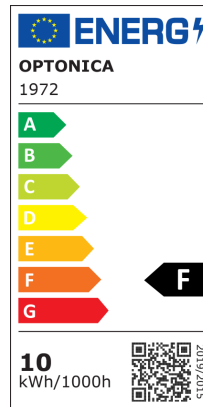

Foco LED GU10 SMD

Potencia

9.5W

Color de luz

Blanco cálido

Stamps

Especificación técnica

Brand	Optonica	Operating Frequency	50-60 Hz
Product Code	SP10-A4	Temperature	-30°C / +50°C
Power	9.5W	Ra ≥	80
Energy Consumption	9.5 kWh/1000h	Life span	25 000 Hours
Input voltage	AC175-265V	Color Code	827
Flux	880 lm	Body Color	White
FLUX per watt	93 lm/W	LED Type	SMD
IP	20	Lumen maintenance at end of service life	70%
Dimmable	No	Size of product	φ57x50 mm
Correlated Color Temperature	2700K	Size of package	65x55x55 mm
Light Color	Blanco cálido	Items per pack	1
Wattage Equivalent	67W	Items per box	100
EAN Code	3800156619722	Color Of The Shell	White
Energy Efficiency Label	F	Material	Plastic+ALU
Beam angle	110°	Candela	374 cd
Power Factor	0.5	Gross weight	0,040 kg
On/Off Cycles	25 000x	Net weight	0,030 kg
Instant On	0.1s	Warranty	2 Years