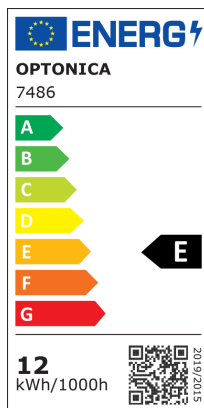

LED fali lámpa Epistar 2x6W szürke test elforgatható

Putere

12W

Culoare deschisă

Stamps

RoHS

-80

Specificatii tehnice

Brand	Optonica	Material	Aluminium
Product Code	WL12-A2	Operating Frequency	50-60 Hz
Power	12W	Temperature	-20°C / +40°C
Energy Consumption	12 kWh/1000h	Ra ≥	80
Input voltage	AC220-240V	Life span	25 000 Hours
Flux	1320 lm	Color Code	840
FLUX per watt	110lm/W	Body Color	Gray
IP	54	Mount Type	Wall Installation
Dimmable	No	Lumen maintenance at end of service life	70%
Correlated Color Temperature	4000K	Size of product	230 x 55 x 95mm
Light Color	Neutral white	Size of package	245x105x65 mm
Wattage Equivalent	88W	Items per pack	1
EAN Code	3800156674868	Items per box	20
Energy Efficiency Label	E	Color Of The Shell	Grey
Beam angle	120°	Gross weight	1,060 kg
Power Factor	0.5	Net weight	0,990 kg
On/Off Cycles	25 000x	Warranty	2 Years