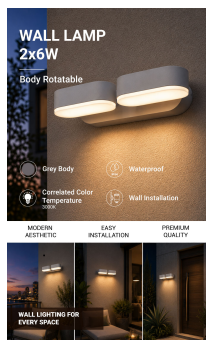

Luce da Parete LED Epistar 2x6W Corpo Grigio Orientabile

Potenza

12W

Colore della luce

Stamps

Specifiche tecniche

Brand	Optonica	Material	Aluminium
Product Code	WL12-A2	Operating Frequency	50-60 Hz
Power	12W	Temperature	-20°C / +40°C
Energy Consumption	12 kWh/1000h	Ra ≥	80
Input voltage	AC220-240V	Life span	25 000 Hours
Flux	1320 lm	Color Code	830
FLUX per watt	110lm/W	Body Color	Gray
IP	54	Mount Type	Wall Installation
Dimmable	No	Lumen maintenance at end of service life	70%
Correlated Color Temperature	3000K	Size of product	221x96x54 mm
Light Color	Luce calda	Size of package	245x105x65 mm
Wattage Equivalent	88W	Items per pack	1
EAN Code	3800156674837	Items per box	20
Energy Efficiency Label	E	Color Of The Shell	Grey
Beam angle	120°	Gross weight	1,060 kg
Power Factor	0.5	Net weight	0,990 kg
On/Off Cycles	25 000x	Warranty	2 Years
Instant On	0.1s		