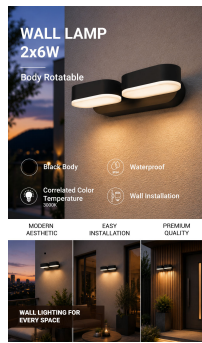

Lámpara de Pared LED Epistar 2x6W Cuerpo Negro Giratorio

Potencia

12W

Color de luz

Stamps

RoHS

-80

Especificación técnica

Brand	Optonica	Material	Aluminium
Product Code	WL12-A2	Operating Frequency	50-60 Hz
Power	12W	Temperature	-20°C / +40°C
Energy Consumption	12 kWh/1000h	Ra ≥	80
Input voltage	AC220-240V	Life span	25 000 Hours
Flux	1320 lm	Color Code	830
FLUX per watt	110lm/W	Body Color	Black
IP	54	Mount Type	Wall Installation
Dimmable	No	Lumen maintenance at end of service life	70%
Correlated Color Temperature	3000K	Size of product	230 x 55 x 95mm
Light Color	Blanco cálido	Size of package	245x105x65 mm
Wattage Equivalent	88W	Items per pack	1
EAN Code	3800156674820	Items per box	20
Energy Efficiency Label	E	Color Of The Shell	Black
Beam angle	120°	Gross weight	1,060 kg
Power Factor	0.5	Net weight	0,990 kg
On/Off Cycles	25 000x	Warranty	2 Years
Instant On	0.1s		