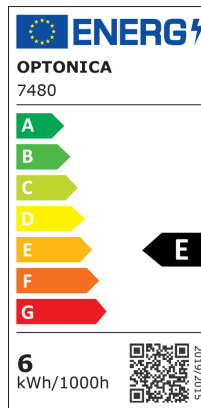

LED Wandleuchte Epistar 6W Grauer Körper Drehbar

Leistung

6W

Lichtfarbe

Stamps

Technische Spezifikation

Brand	Optonica	Instant On	0.1s
Product Code	WL6-A4	Material	Aluminium
Power	6W	Operating Frequency	50-60 Hz
Energy Consumption	6 kWh/1000h	Temperature	-20°C / +40°C
Input voltage	AC220-240V	Ra ≥	80
Flux	660 lm	Life span	25 000 Hours
FLUX per watt	110lm/W	Color Code	840
IP	54	Body Color	Gray
Dimmable	No	Lumen maintenance at end of service life	70%
Correlated Color Temperature	4000K	Size of product	110 x 55 x 95mm
Light Color	Neutralweiß	Size of package	125x105x75 mm
Wattage Equivalent	44W	Items per pack	1
EAN Code	3800156674806	Items per box	20
Energy Efficiency Label	E	Color Of The Shell	Grey
Beam angle	120°	Gross weight	0,600 kg
Power Factor	0.5	Net weight	0,540 kg
On/Off Cycles	25 000x	Warranty	2 Years