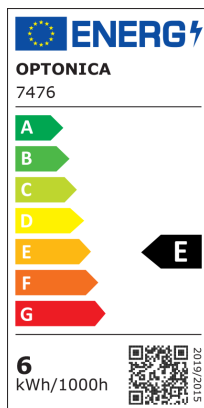

Luce da Parete LED Epistar 6W Corpo Nero Orientabile

Potenza

6W

Colore della luce

Luce calda

Stamps

RoHS

-80

6 kWh/1000h

Specifiche tecniche

| | | | |
|-------------------------------------|---------------|-------------------------------------------------|-------------------|
| Brand | Optonica | Material | Aluminium |
| Product Code | WL6-A4 | Operating Frequency | 50-60 Hz |
| Power | 6W | Temperature | -20°C / +40°C |
| Energy Consumption | 6 kWh/1000h | Ra ≥ | 80 |
| Input voltage | AC220-240V | Life span | 25 000 Hours |
| Flux | 660 lm | Color Code | 830 |
| FLUX per watt | 110lm/W | Body Color | Black |
| IP | 54 | Mount Type | Wall Installation |
| Dimmable | No | Lumen maintenance at end of service life | 70% |
| Correlated Color Temperature | 3000K | Size of product | 110 x 55 x 95mm |
| Light Color | Luce calda | Size of package | 125x105x75 mm |
| Wattage Equivalent | 44W | Items per pack | 1 |
| EAN Code | 3800156674769 | Items per box | 20 |
| Energy Efficiency Label | E | Color Of The Shell | Black |
| Beam angle | 120° | Gross weight | 0,600 kg |
| Power Factor | 0.5 | Net weight | 0,540 kg |
| On/Off Cycles | 25 000x | Warranty | 2 Years |