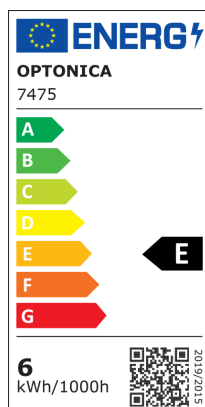

Luce da Parete LED Epistar 6W Corpo Bianco Orientabile

Potenza

6W

Colore della luce

Luce calda

Stamps

RoHS

-80

6 kWh/1000h

Specifiche tecniche

Brand	Optonica	Material	Aluminium
Product Code	WL6-A4	Operating Frequency	50-60 Hz
Power	6W	Temperature	-20°C / +40°C
Energy Consumption	6 kWh/1000h	Ra ≥	80
Input voltage	AC220-240V	Life span	25 000 Hours
Flux	660 lm	Color Code	830
FLUX per watt	110lm/W	Body Color	White
IP	54	Mount Type	Wall Installation
Dimmable	No	Lumen maintenance at end of service life	70%
Correlated Color Temperature	3000K	Size of product	110 x 55 x 95mm
Light Color	Luce calda	Size of package	125x105x75 mm
Wattage Equivalent	44W	Items per pack	1
EAN Code	3800156674752	Items per box	20
Energy Efficiency Label	E	Color Of The Shell	White
Beam angle	120°	Gross weight	0,600 kg
Power Factor	0.5	Net weight	0,540 kg
On/Off Cycles	25 000x	Warranty	2 Years