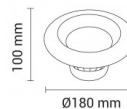

Especificación técnica

Número de catálogo	3258
Brand	Optonica
Product Code	CB20-A2
Power	20W
Energy Consumption	20 kWh/1000h
Input voltage	AC175-265V
Flux	1400 lm
FLUX per watt	63lm/W
IP	20
Dimmable	Yes
Light Color	Cambio de color 3000K-6000K
Wattage Equivalent	160W
EAN Code	3800156632585
Energy Efficiency Label	G