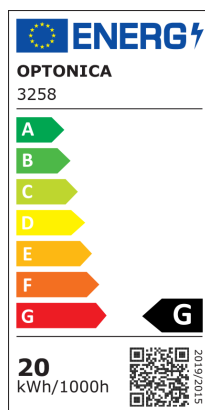

LED Луна Димираща 12W

Мощност

20W

Цвят на светлината

Промяна на топлината
3000K-6000K

Stamps

RoHS

-80

Техническа Спецификация

Brand	Optonica	Operating Frequency	50-60 Hz
Product Code	CB20-A2	Temperature	-20°C / +40°C
Power	20W	Ra ≥	80
Energy Consumption	20 kWh/1000h	Life span	25 000 Hours
Input voltage	AC175-265V	Body Color	White
Flux	1400 lm	LED Type	COB
FLUX per watt	63lm/W	Mount Type	Built-In
IP	20	Lumen maintenance at end of service life	70%
Dimmable	Yes	Size of product	φ180x100 mm
Light Color	Промяна на топлината 3000K-6000K	Size of package	220x220x130 mm
Wattage Equivalent	160W	Items per pack	1
EAN Code	3800156632585	Items per box	20
Energy Efficiency Label	G	Color Of The Shell	White
Beam angle	120°	Remote Control	Yes, sold separately
Hole Size	φ155 mm	Material	Aluminium
Power Factor	0.5	Gross weight	0,739 kg
On/Off Cycles	25 000x	Net weight	0,582 kg
Instant On	0.1s	Warranty	2 Years