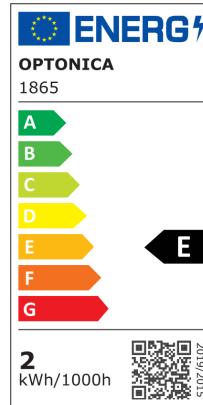

LED Filamento Bombilla E27 G45

Potencia

2W

Color de luz

Blanca neutral

Stamps

RoHS

-80

Especificación técnica

Brand	Optonica	On/Off Cycles	25 000x
Product Code	SP2-A2	Instant On	0.2s
Socket	E27	Material	Glass
Power	2W	Operating Frequency	50-60 Hz
Energy Consumption	2 kWh/1000h	Temperature	-30°C / +50°C
Input voltage	AC175-265V	Ra ≥	80
Flux	250 lm	Life span	25 000 Hours
FLUX per watt	125lm/W	Color Code	845
IP	20	Lumen maintenance at end of service life	70%
Dimmable	No	Size of product	φ45x75 mm
Correlated Color Temperature	4500K	Size of package	80x45x45 mm
Light Color	Blanca neutral	Size of Box	555x280x185 mm
Wattage Equivalent	16W	Items per pack	1
EAN Code	3800156618657	Items per box	100
Energy Efficiency Label	E	Gross weight	0,026 kg
Beam angle	300°	Net weight	0,016 kg
Power Factor	0.5	Warranty	2 Years
Power LED	2W		