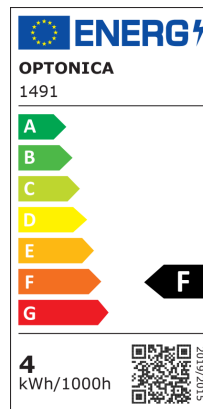

LED Bombilla Vela E14 T35 Vidrio Dorado

Potencia

4W

Color de luz

Blanco cálido

Stamps

RoHS

-80

Especificación técnica

Brand	Optonica	Instant On	0.1s
Product Code	SP4-A4	Material	Glass
Socket	E14	Operating Frequency	50-60 Hz
Power	4W	Temperature	-20°C / +40°C
Energy Consumption	4 kWh/1000h	Ra ≥	80
Input voltage	AC220-240V	Life span	25 000 Hours
Flux	400 lm	Color Code	825
FLUX per watt	100lm/W	Body Color	Golden Glass
IP	20	LED Type	Filament
Dimmable	No	Lumen maintenance at end of service life	70%
Correlated Color Temperature	2800K	Size of product	φ35x120 mm
Light Color	Blanco cálido	Size of package	130x40x40 mm
Wattage Equivalent	27W	Items per pack	1
EAN Code	3800156614918	Items per box	100
Energy Efficiency Label	F	Gross weight	0,020 kg
Beam angle	300°	Net weight	0,013 kg
Power Factor	0.9	Warranty	2 Years
On/Off Cycles	25 000x		