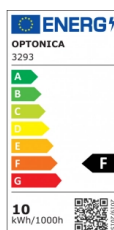

OPTONICA

LED COB Downlight Square Rotable

Potencia **Color de luz**

- 10W

Luz blanca

Stamps

Especificación técnica

Número de catálogo	3293
Brand	Optonica
Product Code	CB10-A1
Power	10W
Energy Consumption	10 kWh/1000h
Input voltage	AC175-265V
Flux	750 lm
FLUX per watt	75lm/W
IP	20
Dimmable	No
Correlated Color Temperature	6000K
Light Color	Luz blanca
Wattage Equivalent	50W
EAN Code	3800156632936
Energy Efficiency Label	F
Beam angle	50°

Hole Size	φ105 mm
Power Factor	0.9
On/Off Cycles	25 000x
Instant On	0.1s
Material	Plastic
Operating Frequency	50-60 Hz
Temperature	-20°C / +40°C
Ra ≥	80
Life span	25 000 Hours
Color Code	860
Body Color	White
Mount Type	Built-In
Lumen maintenance at end of service life	70%
Size of product	115x115x50 mm
Size of package	140x120x70 mm
Items per pack	1
Items per box	50
Color Of The Shell	White