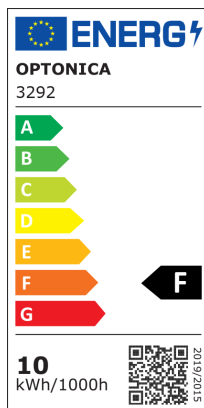

### LED COB okruglo rotirajuće svjetlo usmjereno prema dolje

Snaga

10W

Svijetla boja

Stamps

RoHS

-80

10  
kWh/1000h

## Tehnička specifikacija

Brand	Optonica	Instant On	0.1s
Product Code	CB10-A1	Material	Plastic
Power	10W	Operating Frequency	50-60 Hz
Energy Consumption	10 kWh/1000h	Temperature	-20°C / +40°C
Input voltage	AC175-265V	Ra ≥	80
Flux	750 lm	Life span	25 000 Hours
FLUX per watt	75lm/W	Color Code	827
IP	20	Body Color	White
Dimmable	No	Lumen maintenance at end of service life	70%
Correlated Color Temperature	2700K	Size of product	Φ113x50 mm
Light Color	Warm white	Size of package	120x120x70 mm
Wattage Equivalent	50W	Items per pack	1
EAN Code	3800156632929	Items per box	50
Energy Efficiency Label	F	Color Of The Shell	White
Beam angle	50°	Mounting dimensions	Ø 100 mm
Hole Size	φ105 mm	Gross weight	0,146 kg
Power Factor	0.9	Net weight	0,114 kg