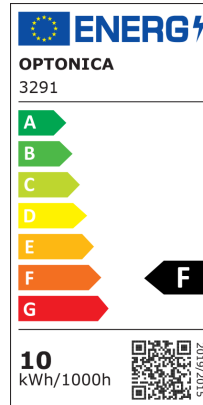

LED COB Downlight Redondo

Potencia

10W

Color de luz

 Blanca neutral

Stamps

Especificación técnica

Brand	Optonica	Instant On	0.1s
Product Code	CB10-A1	Material	Plastic
Power	10W	Operating Frequency	50-60 Hz
Energy Consumption	10 kWh/1000h	Temperature	-20°C / +40°C
Input voltage	AC175-265V	Ra ≥	80
Flux	750 lm	Life span	25 000 Hours
FLUX per watt	75lm/W	Color Code	845
IP	20	Body Color	White
Dimmable	No	Lumen maintenance at end of service life	70%
Correlated Color Temperature	4500K	Size of product	Φ113x50 mm
Light Color	Blanca neutral	Size of package	120x120x70 mm
Wattage Equivalent	50W	Items per pack	1
EAN Code	3800156632912	Items per box	50
Energy Efficiency Label	F	Color Of The Shell	White
Beam angle	50°	Mounting dimensions	Ø 100 mm
Hole Size	φ105 mm	Gross weight	0,146 kg
Power Factor	0.9	Net weight	0,114 kg
On/Off Cycles	25 000x	Warranty	2 Years