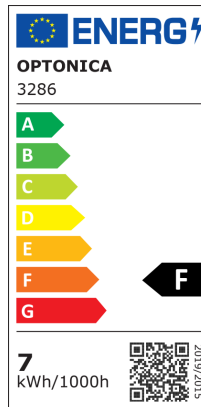

LED COB Downlight Redondo

Potencia

7W

Color de luz

Blanco cálido

Stamps

Especificación técnica

Brand	Optonica	Instant On	0.1s
Product Code	CB7-A1	Material	Plastic
Power	7W	Operating Frequency	50-60 Hz
Energy Consumption	7 kWh/1000h	Temperature	-20°C / +40°C
Input voltage	AC175-265V	Ra ≥	80
Flux	525 lm	Life span	25 000 Hours
FLUX per watt	75lm/W	Color Code	827
IP	20	Body Color	White
Dimmable	No	Lumen maintenance at end of service life	70%
Correlated Color Temperature	2700K	Size of product	Φ89x40 mm
Light Color	Blanco cálido	Size of package	100x100x60 mm
Wattage Equivalent	35W	Items per pack	1
EAN Code	3800156632868	Items per box	50
Energy Efficiency Label	F	Color Of The Shell	White
Beam angle	50°	Mounting dimensions	Ø 75 mm
Hole Size	φ75-80 mm	Gross weight	0,080 kg
Power Factor	0.9	Net weight	0,066 kg
On/Off Cycles	25 000x	Warranty	2 Years