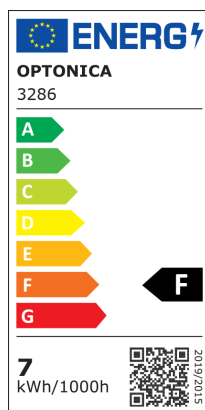

LED Луна Кръгла Насочваща Ce 5W

Мощност

7W

Цвят на светлината

Stamps

Техническа Спецификация

Brand	Optonica	Instant On	0.1s
Product Code	CB7-A1	Material	Plastic
Power	7W	Operating Frequency	50-60 Hz
Energy Consumption	7 kWh/1000h	Temperature	-20°C / +40°C
Input voltage	AC175-265V	Ra ≥	80
Flux	525 lm	Life span	25 000 Hours
FLUX per watt	75lm/W	Color Code	827
IP	20	Body Color	White
Dimmable	No	Lumen maintenance at end of service life	70%
Correlated Color Temperature	2700K	Size of product	Φ89x40 mm
Light Color	Топла светлина	Size of package	100x100x60 mm
Wattage Equivalent	35W	Items per pack	1
EAN Code	3800156632868	Items per box	50
Energy Efficiency Label	F	Color Of The Shell	White
Beam angle	50°	Mounting dimensions	Ø 75 mm
Hole Size	φ75-80 mm	Gross weight	0,080 kg
Power Factor	0.9	Net weight	0,066 kg
On/Off Cycles	25 000x	Warranty	2 Years