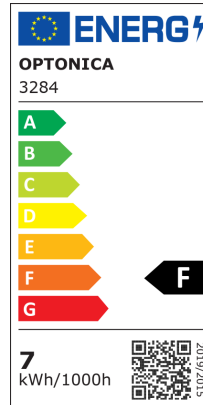

LED COB Downlight Redondo

Potencia

7W

Color de luz

Luz blanca

Stamps

Especificación técnica

Brand	Optonica	Instant On	0.1s
Product Code	CB7-A1	Material	Plastic
Power	7W	Operating Frequency	50-60 Hz
Energy Consumption	7 kWh/1000h	Temperature	-20°C / +40°C
Input voltage	AC175-265V	Ra ≥	80
Flux	525 lm	Life span	25 000 Hours
FLUX per watt	75lm/W	Color Code	860
IP	20	Body Color	White
Dimmable	No	Lumen maintenance at end of service life	70%
Correlated Color Temperature	6000K	Size of product	Φ89x40 mm
Light Color	Luz blanca	Size of package	100x100x60 mm
Wattage Equivalent	35W	Items per pack	1
EAN Code	3800156632844	Items per box	50
Energy Efficiency Label	F	Color Of The Shell	White
Beam angle	50°	Mounting dimensions	Ø 75 mm
Hole Size	φ75-80 mm	Gross weight	0,080 kg
Power Factor	0.9	Net weight	0,066 kg
On/Off Cycles	25 000x	Warranty	2 Years