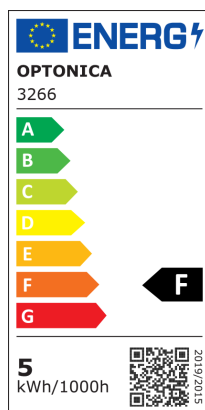

LED COB Downlight Redondo

Potencia

5W

Color de luz

 Blanco cálido

Stamps

Especificación técnica

Brand	Optonica	Instant On	0.1s
Product Code	CB5-A1	Material	Plastic
Power	5W	Operating Frequency	50-60 Hz
Energy Consumption	5 kWh/1000h	Temperature	-20°C / +40°C
Input voltage	AC175-265V	Ra ≥	80
Flux	375 lm	Life span	25 000 Hours
FLUX per watt	75lm/W	Color Code	827
IP	20	Body Color	White
Dimmable	No	Lumen maintenance at end of service life	70%
Correlated Color Temperature	2700K	Size of product	Φ89x30 mm
Light Color	Blanco cálido	Size of package	100x100x60 mm
Wattage Equivalent	25W	Items per pack	1
EAN Code	3800156632660	Items per box	50
Energy Efficiency Label	F	Color Of The Shell	White
Beam angle	50°	Mounting dimensions	Ø 75 mm
Hole Size	φ75-80 mm	Gross weight	0,075 kg
Power Factor	0.9	Net weight	0,061 kg
On/Off Cycles	25 000x	Warranty	2 Years