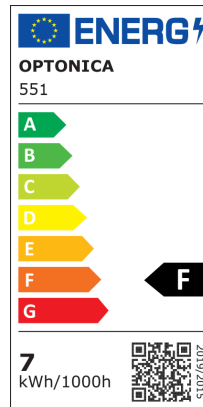

LED Foco Exterior Built In

Potencia

7W

Color de luz

Stamps

Especificación técnica

Brand	Optonica	Material	Aluminium
Product Code	UN7-A1	Operating Frequency	50-60 Hz
Power	7W	Temperature	-20°C / +40°C
Energy Consumption	7 kWh/1000h	Ra ≥	80
Input voltage	AC200-245V	Life span	25 000 Hours
Flux	560 lm	Color Code	827
FLUX per watt	80lm/W	Mount Type	Built-In
IP	65	Lumen maintenance at end of service life	70%
Dimmable	No	Size of product	Ø150 x 88 mm
Correlated Color Temperature	2700K	Size of package	170x170x110 mm
Light Color	Blanco cálido	Items per pack	1
EAN Code	3800156605510	Items per box	18
Energy Efficiency Label	F	Mounting dimensions	Ø 132 mm
Beam angle	18°	Gross weight	1,500 kg
Power Factor	0.5	Net weight	0,730 kg
On/Off Cycles	25 000x	Warranty	2 Years
Instant On	0.1s		