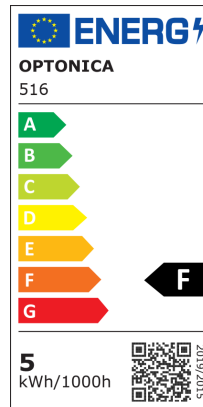

LED Foco Exterior Built In

Potencia

5W

Color de luz

 Blanco cálido

Stamps

Especificación técnica

Brand	Optonica	Material	Aluminium
Product Code	UN5-A1	Operating Frequency	50-60 Hz
Power	5W	Temperature	-20°C / +40°C
Energy Consumption	5 kWh/1000h	Ra ≥	80
Input voltage	AC200-245V	Life span	25 000 Hours
Flux	400 lm	Color Code	827
FLUX per watt	80lm/W	Mount Type	Built-In
IP	65	Lumen maintenance at end of service life	70%
Dimmable	No	Size of product	Ø120x91 mm
Correlated Color Temperature	2700K	Size of package	170x165x110 mm
Light Color	Blanco cálido	Items per pack	1
EAN Code	3800156605169	Items per box	32
Energy Efficiency Label	F	Mounting dimensions	Ø 132 mm
Beam angle	18°	Gross weight	0,620 kg
Power Factor	0.5	Net weight	0,570 kg
On/Off Cycles	25 000x	Warranty	2 Years
Instant On	0.1s		