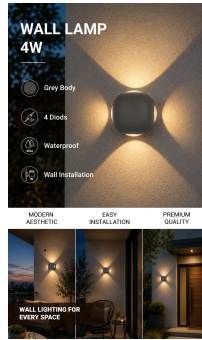

Aplique de Pared LED Redondo 4 Diodos Cuerpo Gris

Potencia

4W

Color de luz

Stamps

Especificación técnica

Brand	Optonica	Material	Aluminium
Product Code	WL4-A1	Operating Frequency	50-60 Hz
Power	4W	Temperature	-20°C / +40°C
Energy Consumption	4 kWh/1000h	Life span	25 000 Hours
Input voltage	AC220-240V	Color Code	830
Flux	440 lm	Body Color	Gray
FLUX per watt	110lm/W	LED Type	Cree
IP	54	Mount Type	Wall Installation
Dimmable	No	Lumen maintenance at end of service life	70%
Correlated Color Temperature	3000K	Size of product	ø110x93 mm
Light Color	Blanco cálido	Size of package	115x115x115 mm
Wattage Equivalent	29W	Items per pack	1
EAN Code	3800156674899	Items per box	20
Energy Efficiency Label	E	Color Of The Shell	Grey
Beam angle	90°	Gross weight	0,650 kg
Power Factor	0.9	Net weight	0,590 kg
On/Off Cycles	25 000x	Warranty	2 Years
Instant On	0.1s		