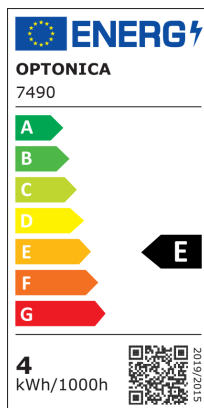

Aplique de Pared LED Redondo 4 Diodos Cuerpo Blanco

Potencia

4W

Color de luz

Blanca neutral

Stamps

RoHS

-80

4 kWh/1000h

Especificación técnica

Brand	Optonica	Material	Aluminium
Product Code	WL4-A1	Operating Frequency	50-60 Hz
Power	4W	Temperature	-20°C / +40°C
Energy Consumption	4 kWh/1000h	Life span	25 000 Hours
Input voltage	AC220-240V	Color Code	840
Flux	440 lm	Body Color	White
FLUX per watt	110lm/W	LED Type	Cree
IP	54	Mount Type	Wall Installation
Dimmable	No	Lumen maintenance at end of service life	70%
Correlated Color Temperature	4000K	Size of product	Ø111x93 mm
Light Color	Blanca neutral	Size of package	115x115x115 mm
Wattage Equivalent	29W	Items per pack	1
EAN Code	3800156674905	Items per box	20
Energy Efficiency Label	E	Color Of The Shell	White
Beam angle	90°	Gross weight	0,650 kg
Power Factor	0.9	Net weight	0,590 kg
On/Off Cycles	25 000x	Warranty	2 Years