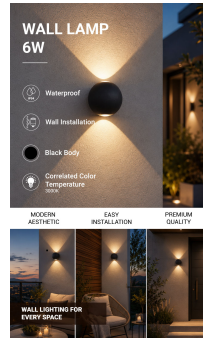

Aplique de Pared LED Redondo Negro

Potencia

6W

Color de luz

 Blanco cálido

Stamps

RoHS

-80

Especificación técnica

Brand	Optonica	Instant On	0.1s
Product Code	WL6-A5	Material	Aluminium
Power	6W	Operating Frequency	50-60 Hz
Energy Consumption	6 kWh/1000h	Temperature	-20°C / +40°C
Input voltage	AC220-240V	Life span	25 000 Hours
Flux	660 lm	Color Code	830
FLUX per watt	110lm/W	Body Color	Black
IP	54	LED Type	Cree
Dimmable	No	Lumen maintenance at end of service life	70%
Correlated Color Temperature	3000K	Size of product	Ø111x93 mm
Light Color	Blanco cálido	Size of package	115x115x115 mm
Wattage Equivalent	44W	Items per pack	1
EAN Code	3800156674943	Items per box	20
Energy Efficiency Label	E	Color Of The Shell	Black
Beam angle	90°	Gross weight	0,700 kg
Power Factor	0.9	Net weight	0,640 kg
On/Off Cycles	25 000x	Warranty	2 Years