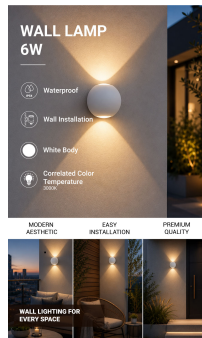

Aplique de Pared LED Redondo Blanco

Potencia

6W

Color de luz

Blanco cálido

Stamps

Especificación técnica

Brand	Optonica	Instant On	0.1s
Product Code	WL6-A5	Material	Aluminium
Power	6W	Operating Frequency	50-60 Hz
Energy Consumption	6 kWh/1000h	Temperature	-20°C / +40°C
Input voltage	AC220-240V	Life span	25 000 Hours
Flux	660 lm	Color Code	830
FLUX per watt	110lm/W	Body Color	White
IP	54	LED Type	Cree
Dimmable	No	Lumen maintenance at end of service life	70%
Correlated Color Temperature	3000K	Size of product	Ø111x93 mm
Light Color	Blanco cálido	Size of package	115x115x115 mm
Wattage Equivalent	44W	Items per pack	1
EAN Code	3800156674936	Items per box	20
Energy Efficiency Label	E	Color Of The Shell	White
Beam angle	90°	Gross weight	0,700 kg
Power Factor	0.9	Net weight	0,640 kg
On/Off Cycles	25 000x	Warranty	2 Years