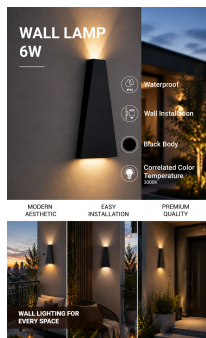

Luce da Parete LED Corpo Nero

Potenza

6W

Colore della luce

 Luce calda

Stamps

Specifiche tecniche

Brand	Optonica	Instant On	0.1s
Product Code	WL6-A3	Material	Aluminium
Power	6W	Operating Frequency	50-60 Hz
Energy Consumption	6 kWh/1000h	Temperature	-20°C / +40°C
Input voltage	AC220-240V	Life span	25 000 Hours
Flux	660 lm	Color Code	830
FLUX per watt	110lm/W	Body Color	Black
IP	54	LED Type	Cree
Dimmable	No	Lumen maintenance at end of service life	70%
Correlated Color Temperature	3000K	Size of product	200x90x90 mm
Light Color	Luce calda	Size of package	235x120x120 mm
Wattage Equivalent	44W	Items per pack	1
EAN Code	3800156674707	Items per box	20
Energy Efficiency Label	E	Color Of The Shell	Black
Beam angle	Up 15°- Down 90°	Gross weight	0,910 kg
Power Factor	0.9	Net weight	0,800 kg
On/Off Cycles	25 000x	Warranty	2 Years