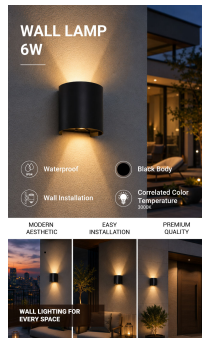

Aplique de Pared LED Negro Redondo

Potencia

6W

Color de luz

Blanco cálido

Stamps

Especificación técnica

Brand	Optonica	Instant On	0.1s
Product Code	WL6-A2	Material	Aluminium
Power	6W	Operating Frequency	50-60 Hz
Energy Consumption	6 kWh/1000h	Temperature	-20°C / +40°C
Input voltage	AC220-240V	Life span	25 000 Hours
Flux	660 lm	Color Code	830
FLUX per watt	110lm/W	Body Color	Black
IP	54	LED Type	Epistar
Dimmable	No	Lumen maintenance at end of service life	70%
Correlated Color Temperature	3000K	Size of product	140 x 100 x 120mm
Light Color	Blanco cálido	Size of package	155x125x115 mm
Wattage Equivalent	44W	Items per pack	1
EAN Code	3800156674646	Items per box	20
Energy Efficiency Label	E	Color Of The Shell	Black
Beam angle	Adjustable 0°-90°	Gross weight	0,700 kg
Power Factor	0.9	Net weight	0,620 kg
On/Off Cycles	25 000x	Warranty	2 Years