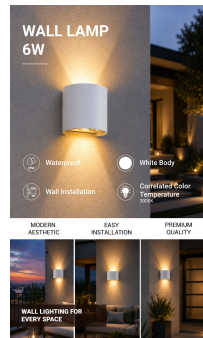

Aplique de Pared LED Blanco Redondo

Potencia

6W

Color de luz

Blanco cálido

Stamps

Especificación técnica

Brand	Optonica	Instant On	0.1s
Product Code	WL6-A2	Material	Aluminium
Power	6W	Operating Frequency	50-60 Hz
Energy Consumption	6 kWh/1000h	Temperature	-20°C / +40°C
Input voltage	AC220-240V	Color Code	830
Flux	660 lm	Body Color	White
FLUX per watt	110lm/W	LED Type	Epistar
IP	54	Lumen maintenance at end of service life	70%
Dimmable	No	Size of product	140 x 100 x 120mm
Correlated Color Temperature	3000K	Size of package	155x125x115 mm
Light Color	Blanco cálido	Items per pack	1
Wattage Equivalent	44W	Items per box	20
EAN Code	3800156674639	Color Of The Shell	White
Energy Efficiency Label	E	Gross weight	0,700 kg
Beam angle	Adjustable 0°-90°	Net weight	0,620 kg
Power Factor	0.9	Warranty	2 Years
On/Off Cycles	25 000x		