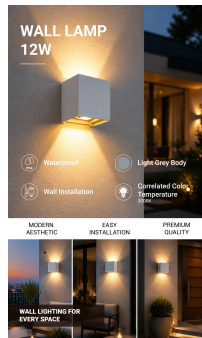

Aplique de Pared LED Gris Cuadrado

Potencia

12W

Color de luz

Blanco cálido

Stamps

RoHS

-80

Especificación técnica

Brand	Optonica	Instant On	0.1s
Product Code	WL12-A1	Material	Aluminium
Power	12W	Operating Frequency	50-60 Hz
Energy Consumption	12 kWh/1000h	Temperature	-20°C / +40°C
Input voltage	AC220-240V	Life span	25 000 Hours
Flux	1320 lm	Color Code	830
FLUX per watt	110lm/W	Body Color	Gray
IP	54	LED Type	Epistar
Dimmable	No	Lumen maintenance at end of service life	70%
Correlated Color Temperature	3000K	Size of product	100x100x100 mm
Light Color	Blanco cálido	Size of package	115x115x115 mm
Wattage Equivalent	88W	Items per pack	1
EAN Code	3800156674592	Items per box	20
Energy Efficiency Label	E	Color Of The Shell	Grey
Beam angle	Adjustable 0°-90°	Gross weight	0,660 kg
Power Factor	0.9	Net weight	0,600 kg
On/Off Cycles	25 000x	Warranty	2 Years