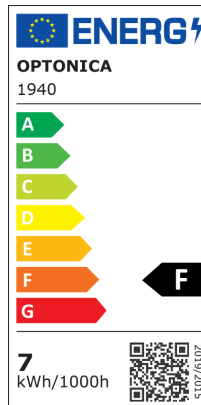

OPTONICA

DATASHEET

Foco LED GU10 38°

Potencia

7W

Color de luz

Blanco cálido

Stamps

RoHS

-80

Especificación técnica

Brand	Optonica	On/Off Cycles	25 000x
Product Code	SP7-A3	Instant On	0.2s
Socket	GU10	Material	ALU+PC
Power	7W	Operating Frequency	50-60 Hz
Energy Consumption	7 kWh/1000h	Temperature	-20°C / +40°C
Input voltage	AC175-265V	Ra ≥	80
Flux	560 lm	Life span	25 000 Hours
FLUX per watt	80lm/W	Color Code	827
IP	20	Lumen maintenance at end of service life	70%
Dimmable	No	Size of product	57x50 mm
Correlated Color Temperature	2700K	Size of package	60x50x50 mm
Light Color	Blanco cálido	Size of Box	530x275x145 mm
Wattage Equivalent	56W	Items per pack	1
EAN Code	3800156619401	Items per box	100
Energy Efficiency Label	F	Candela	1636 cd
Beam angle	38°	Gross weight	0,040 kg
Power Factor	0.5	Net weight	0,030 kg
Power LED	7W	Warranty	2 Years