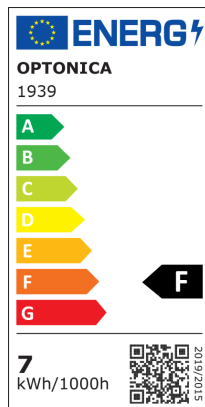

OPTONICA

DATASHEET

Foco LED GU10 38°

Potencia

7W

Color de luz

Blanca neutral

Stamps

Especificación técnica

Brand	Optonica	On/Off Cycles	25 000x
Product Code	SP7-A3	Instant On	0.2s
Socket	GU10	Material	ALU+PC
Power	7W	Operating Frequency	50-60 Hz
Energy Consumption	7 kWh/1000h	Temperature	-20°C / +40°C
Input voltage	AC175-265V	Ra ≥	80
Flux	560 lm	Life span	25 000 Hours
FLUX per watt	80lm/W	Color Code	845
IP	20	Lumen maintenance at end of service life	70%
Dimmable	No	Size of product	57x50 mm
Correlated Color Temperature	4500K	Size of package	60x50x50 mm
Light Color	Blanca neutral	Size of Box	530x275x145 mm
Wattage Equivalent	56W	Items per pack	1
EAN Code	3800156619395	Items per box	100
Energy Efficiency Label	F	Candela	1636 cd
Beam angle	38°	Gross weight	0,040 kg
Power Factor	0.5	Net weight	0,030 kg
Power LED	7W	Warranty	2 Years