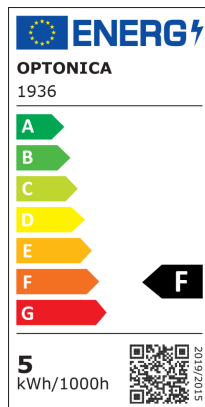

### Foco LED GU10 38°

Potencia

5W

Color de luz

Blanca neutral

Stamps

5 kWh/1000h

## Especificación técnica

Brand	Optonica	On/Off Cycles	25 000x
Product Code	SP5-A3	Instant On	0.2s
Socket	GU10	Material	ALU+PC
Power	5W	Operating Frequency	50-60 Hz
Energy Consumption	5 kWh/1000h	Temperature	-20°C / +40°C
Input voltage	AC175-265V	Ra ≥	80
Flux	400 lm	Life span	25 000 Hours
FLUX per watt	80lm/W	Color Code	845
IP	20	Lumen maintenance at end of service life	70%
Dimmable	No	Size of product	57x50 mm
Correlated Color Temperature	4500K	Size of package	60x50x50 mm
Light Color	Blanca neutral	Size of Box	530x275x145 mm
Wattage Equivalent	40W	Items per pack	1
EAN Code	3800156619364	Items per box	100
Energy Efficiency Label	F	Gross weight	0,040 kg
Beam angle	38°	Net weight	0,030 kg
Power Factor	0.5	Warranty	2 Years
Power LED	5W		