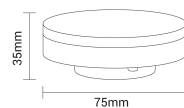

Bombilla LED GX53

Potencia

7W

Color de luz

Blanco cálido

Stamps

RoHS

-80

Especificación técnica

Brand	Optonica	Instant On	0.1s
Product Code	SP7-A1	Material	ALU+PC
Socket	GX53	Operating Frequency	50-60 Hz
Power	7W	Temperature	-20°C / +40°C
Energy Consumption	7 kWh/1000h	Ra ≥	80
Input voltage	AC175-265V	Life span	25 000 Hours
Flux	560 lm	Color Code	827
FLUX per watt	80lm/W	Body Color	White
IP	20	Lumen maintenance at end of service life	70%
Dimmable	No	Size of product	φ75x35mm
Correlated Color Temperature	2700K	Size of package	80x80x40 mm
Light Color	Blanco cálido	Items per pack	1
Wattage Equivalent	42W	Items per box	500
EAN Code	3800156615434	Color Of The Shell	White
Energy Efficiency Label	G	Gross weight	0,040 kg
Beam angle	180°	Net weight	0,030 kg
Power Factor	0.9	Warranty	2 Years
On/Off Cycles	25 000x