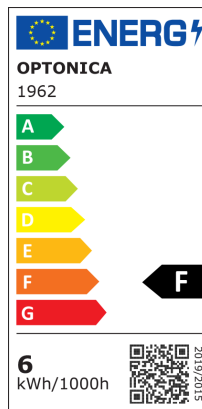

Spot LED GU10 50° COB Blanco

Potencia

6W

Color de luz

 Blanco cálido

Stamps

Especificación técnica

Brand	Optonica	On/Off Cycles	25 000x
Product Code	SP6-A4	Instant On	0.1s
Socket	GU10	Material	ALU+PC
Power	6W	Operating Frequency	50-60 Hz
Energy Consumption	6 kWh/1000h	Temperature	-20°C / +40°C
Input voltage	AC220-240V	Life span	25 000 Hours
Flux	480 lm	Color Code	827
FLUX per watt	80lm/W	LED Type	COB
IP	20	Lumen maintenance at end of service life	70%
Dimmable	No	Size of product	φ50x60 mm
Correlated Color Temperature	2700K	Size of package	70x55x55 mm
Light Color	Blanco cálido	Items per pack	1
Wattage Equivalent	35W	Items per box	100
EAN Code	3800156619623	Color Of The Shell	White
Energy Efficiency Label	F	Gross weight	0,060 kg
Beam angle	50°	Net weight	0,050 kg
Power Factor	0.5	Warranty	2 Years