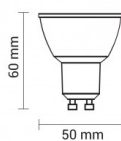

OPTONICA

Spot LED GU10 50° COB Blanc

Puissance

- 6W

Couleur de lumière

Lumière chaude

Stamps

Technical Specification

Reference catalogue	1962
Brand	Optonica
Product Code	SP6-A4
Socket	GU10
Power	6W
Energy Consumption	6 kWh/1000h
Input voltage	AC220-240V
Flux	480 lm
FLUX per watt	80lm/W
IP	20
Dimmable	No
Correlated Color Temperature	2700K
Light Color	Lumière chaude
Wattage Equivalent	35W
EAN Code	3800156619623
Energy Efficiency Label	F

Beam angle	50°
Power Factor	0.5
On/Off Cycles	25 000x
Instant On	0.1s
Material	ALU+PC
Operating Frequency	50-60 Hz
Temperature	-20°C / +40°C
Life span	25 000 Hours
Color Code	827
LED Type	COB
Lumen maintenance at end of service life	70%
Size of product	φ50x60 mm
Size of package	70x55x55 mm
Items per pack	1
Items per box	100
Color Of The Shell	White
Gross weight	0,060 kg
Net weight	0,050 kg