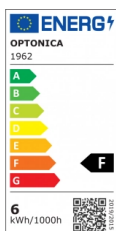

OPTONICA

Spot LED GU10 50° COB Blanc

Puissance

- 6W

Couleur de lumière

Lumière chaude

Stamps

Technical Specification

Reference catalogue	1962
Brand	Optonica
Product Code	SP6-A4
Socket	GU10
Power	6W
Energy Consumption	6 kWh/1000h
Input voltage	AC220-240V
Flux	480 lm
FLUX per watt	80lm/W
IP	20
Dimmable	No
Correlated Color Temperature	2700K
Light Color	Lumière chaude
Wattage Equivalent	35W
EAN Code	3800156619623
Energy Efficiency Label	F

Beam angle	50°
Power Factor	0.5
On/Off Cycles	25 000x
Instant On	0.1s
Material	ALU+PC
Operating Frequency	50-60 Hz
Temperature	-20°C / +40°C
Life span	25 000 Hours
Color Code	827
LED Type	COB
Lumen maintenance at end of service life	70%
Size of product	φ50x60 mm
Size of package	70x55x55 mm
Items per pack	1
Items per box	100
Color Of The Shell	White
Gross weight	0,060 kg
Net weight	0,050 kg