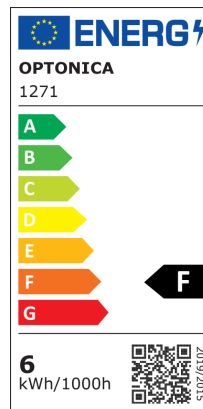

Foco LED GU10 50° COB Blanco

Potencia

6W

Color de luz

Blanco cálido

Stamps

RoHS

-80

6 kWh/1000h

Especificación técnica

Brand	Optonica	Instant On	0.1s
Product Code	SP6-A4	Material	Aluminium
Socket	GU10	Operating Frequency	50-60 Hz
Power	6W	Temperature	-20°C / +40°C
Energy Consumption	6 kWh/1000h	Life span	25 000 Hours
Input voltage	AC220-240V	Color Code	827
Flux	480 lm	Body Color	Silver
FLUX per watt	80lm/W	LED Type	COB
IP	20	Lumen maintenance at end of service life	70%
Dimmable	No	Size of product	φ50x60 mm
Correlated Color Temperature	2700K	Size of package	70x55x55 mm
Light Color	Blanco cálido	Items per pack	1
Wattage Equivalent	50W	Items per box	100
EAN Code	3800156612716	Color Of The Shell	Silver
Energy Efficiency Label	F	Gross weight	0,060 kg
Beam angle	50°	Net weight	0,050 kg
Power Factor	0.5	Warranty	2 Years
On/Off Cycles	25 000x		