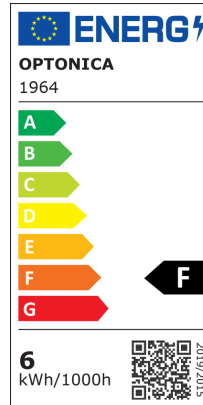

Bombilla LED GU10 50° COB Regulable

Potencia

6W

Color de luz

Blanca neutral

Stamps

Especificación técnica

Brand	Optonica	On/Off Cycles	25 000x
Product Code	SP6-A5	Instant On	0.1s
Socket	GU10	Material	ALU+PC
Power	6W	Operating Frequency	50-60 Hz
Energy Consumption	6 kWh/m /1000h	Temperature	-20°C / +40°C
Input voltage	AC220-240V	Life span	25 000 Hours
Flux	480 lm	Color Code	845
FLUX per watt	80lm/W	Body Color	White
IP	20	Lumen maintenance at end of service life	70%
Dimmable	Yes	Size of product	φ50x60 mm
Correlated Color Temperature	4500K	Size of package	70x55x55 mm
Light Color	Blanca neutral	Size of Box	270x270x280 mm
Wattage Equivalent	35W	Items per pack	1
EAN Code	3800156619647	Items per box	100
Energy Efficiency Label	F	Gross weight	0,054 kg
Beam angle	50°	Net weight	0,043 kg
Power Factor	0.5	Warranty	5 Years