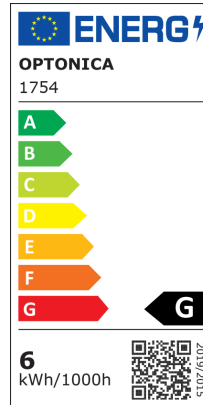

Bombilla LED E14 P45 5 Años de Garantía

Potencia

6W

Color de luz

Stamps

Especificación técnica

Brand	Optonica	On/Off Cycles	25 000x
Product Code	SP6-A8	Instant On	0.1s
Socket	E14	Material	ALU+PC
Power	6W	Temperature	-30°C / +50°C
Energy Consumption	6 kWh/1000h	Life span	25 000 Hours
Input voltage	AC175-265V	Weight of Product	30 gr.
Flux	480 lm	Color Code	845
FLUX per watt	80lm/W	Body Color	White
IP	20	Lumen maintenance at end of service life	70%
Dimmable	No	Size of product	φ45x78 mm
Correlated Color Temperature	4500K	Size of package	90x50x50 mm
Light Color	Blanca neutral	Size of Box	480x250x190 mm
Wattage Equivalent	40W	Items per pack	1
EAN Code	3800156617544	Items per box	100
Energy Efficiency Label	G	Color Of The Shell	White
Beam angle	200°	Warranty	5 Years
Power Factor	0.95		