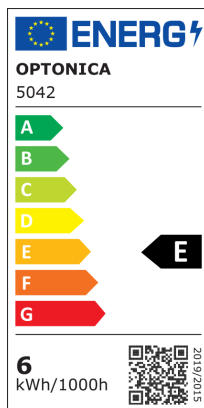

LED tűzvédelmi besorolású lámpatest Cserélhető lünetta

Putere

6W

Culoare deschisă

Stamps

RoHS

-80

Specificatii tehnice

Brand	Optonica	Instant On	0.1s
Product Code	OT6-A1	Material	Aluminium
Power	6W	Operating Frequency	50-60 Hz
Energy Consumption	6 kWh/1000h	Temperature	-20°C / +40°C
Input voltage	AC200-240V	Ra ≥	80
Flux	540 Lm	Life span	25 000 Hours
FLUX per watt	95 lm/W	Color Code	840
IP	65	Body Color	Black
Dimmable	Yes	Mount Type	Built-In
Correlated Color Temperature	4000K	Lumen maintenance at end of service life	70%
Light Color	Neutral white	Size of product	Φ86x60 mm
Wattage Equivalent	38W	Size of package	140x110x100 mm
EAN Code	3800156650428	Items per pack	1
Energy Efficiency Label	E	Items per box	48
Beam angle	40°	Gross weight	0,324 kg
Hole Size	φ70 mm	Net weight	0,244 kg
Power Factor	0.9	Warranty	3 Years
On/Off Cycles	25 000x		